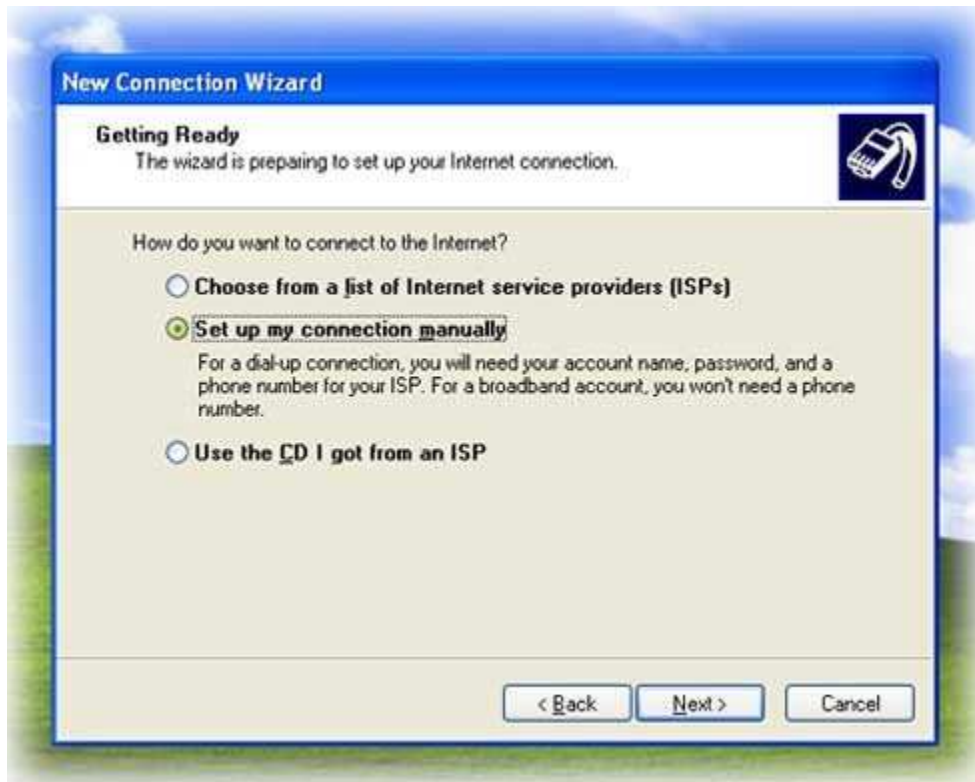

7) The next window (seen below) is labeled **Internet Connection**. You will want to select the first option, **Connect using a dial-up modem**. Then click **Next** to continue.