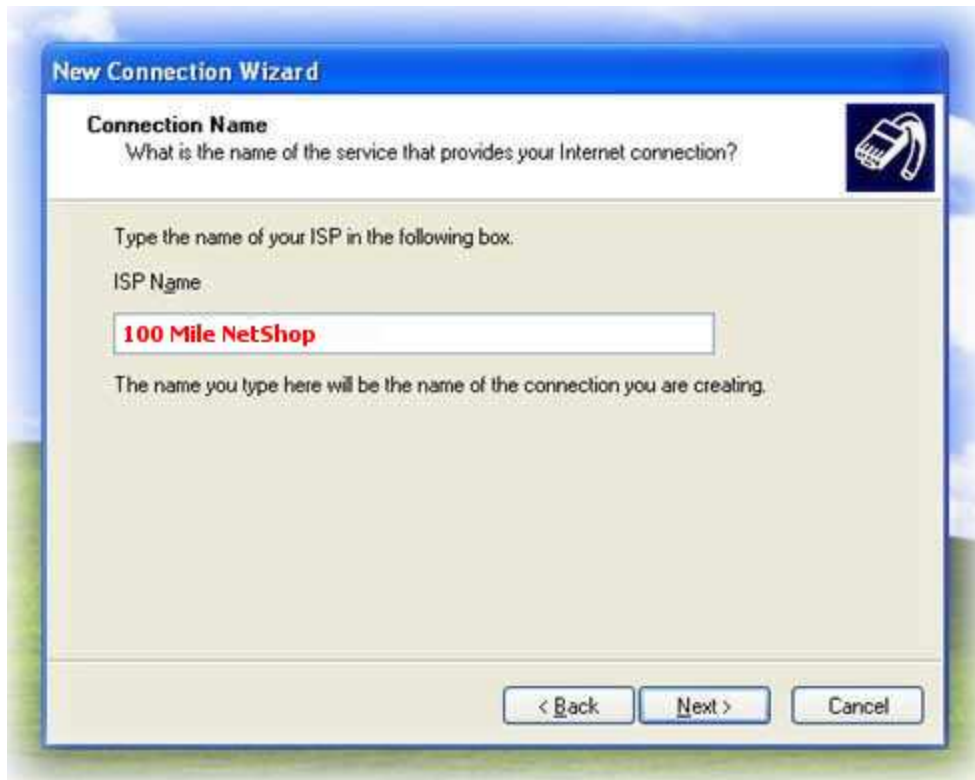

3) Double-click on the icon labeled **Network Connections**. This will bring up the window you see below. Double-click on **New Connection Wizard**.

4) The **New Connection Wizard** will walk you through setting up a dial-up connection. Begin by clicking **Next**, located on the bottom right (seen below).

5) Next you will see the **Network Connection Type** window. Select Connect to the Internet by clicking in the circle next to it (as seen below). Click the **Next** button on the bottom right to continue.

6) This will take us to the **Getting Ready** window. You will see three choices there (as seen below). Please select the middle one labeled **Set up my connection manually** and then click **Next**.

7) The next window (seen below) is labeled **Internet Connection**. You will want to select the first option, **Connect using a dial-up modem**. Then click **Next** to continue.

8) This window is called **Connection Name**. Just type in **100 Mile NetShop** as seen below and click **Next**.

9) Now we should be in the **Phone Number to Dial** screen you see below. Type in **395-1925**. Once this is completed, click **Next**.